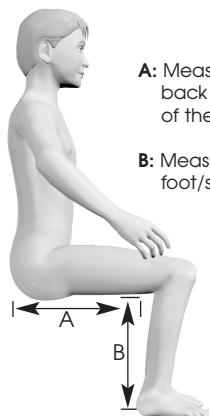

- P80878 Foot Straps (pair).....\$ 36
- P80864 Secure Foot Option (pair).....\$149
- P80873 Tiny Toes Adapters (pair, requires P80878 or P80864).....\$128
- P80848 Independent Kneepads (replaces standard kneepads).....\$180
- P80998 Angle Adjustable Tray for 7000.....\$293
- P5024 Tray Swing-away Sleeve.....\$ 56
- P5070 Ratchet Handles.....\$ 97
- P80885 Shoulder Harness.....\$149
- P81149 Chest Vest-Small.....\$190
- P81292 Royal Blue Form-to-Fit Upholstery (back & seat).....\$324
- P81293 Ruby Red Form-to-Fit Upholstery (back & seat).....\$324
- P80809 Tool Pouch.....\$ 20
- P81356 Royal Blue Head Support.....\$303
- P81357 Ruby Red Head Support.....\$303
- P80869 Stealth[®] Headrest Ball Adapter (.656").....\$149
- P80870 Whitmyer Headrest Ball Adapter (.75").....\$149
- P80871 Whitmyer Headrest Ball Adapter (.625").....\$149
- P80872 Otto Bock[™] Headrest Ball Adapter (1").....\$149

Client Info:		
Height:	Weight:	Diagnosis:
A:	B:	
Facility:		
Therapist:		

Notes:

Magician•ei Specifications

Approximate Height Range	28"-40"
Weight Limit	45 lbs.
A: Seat Depth Range (seat pivot to hip pivot)	6.5"-11"
B: Seat to Footplate Range (from seat pivot)	3"-15"

A: Measure the distance between the back of the buttocks and the back of the knee.

B: Measure the distance between the foot/shoe and the knee bend.